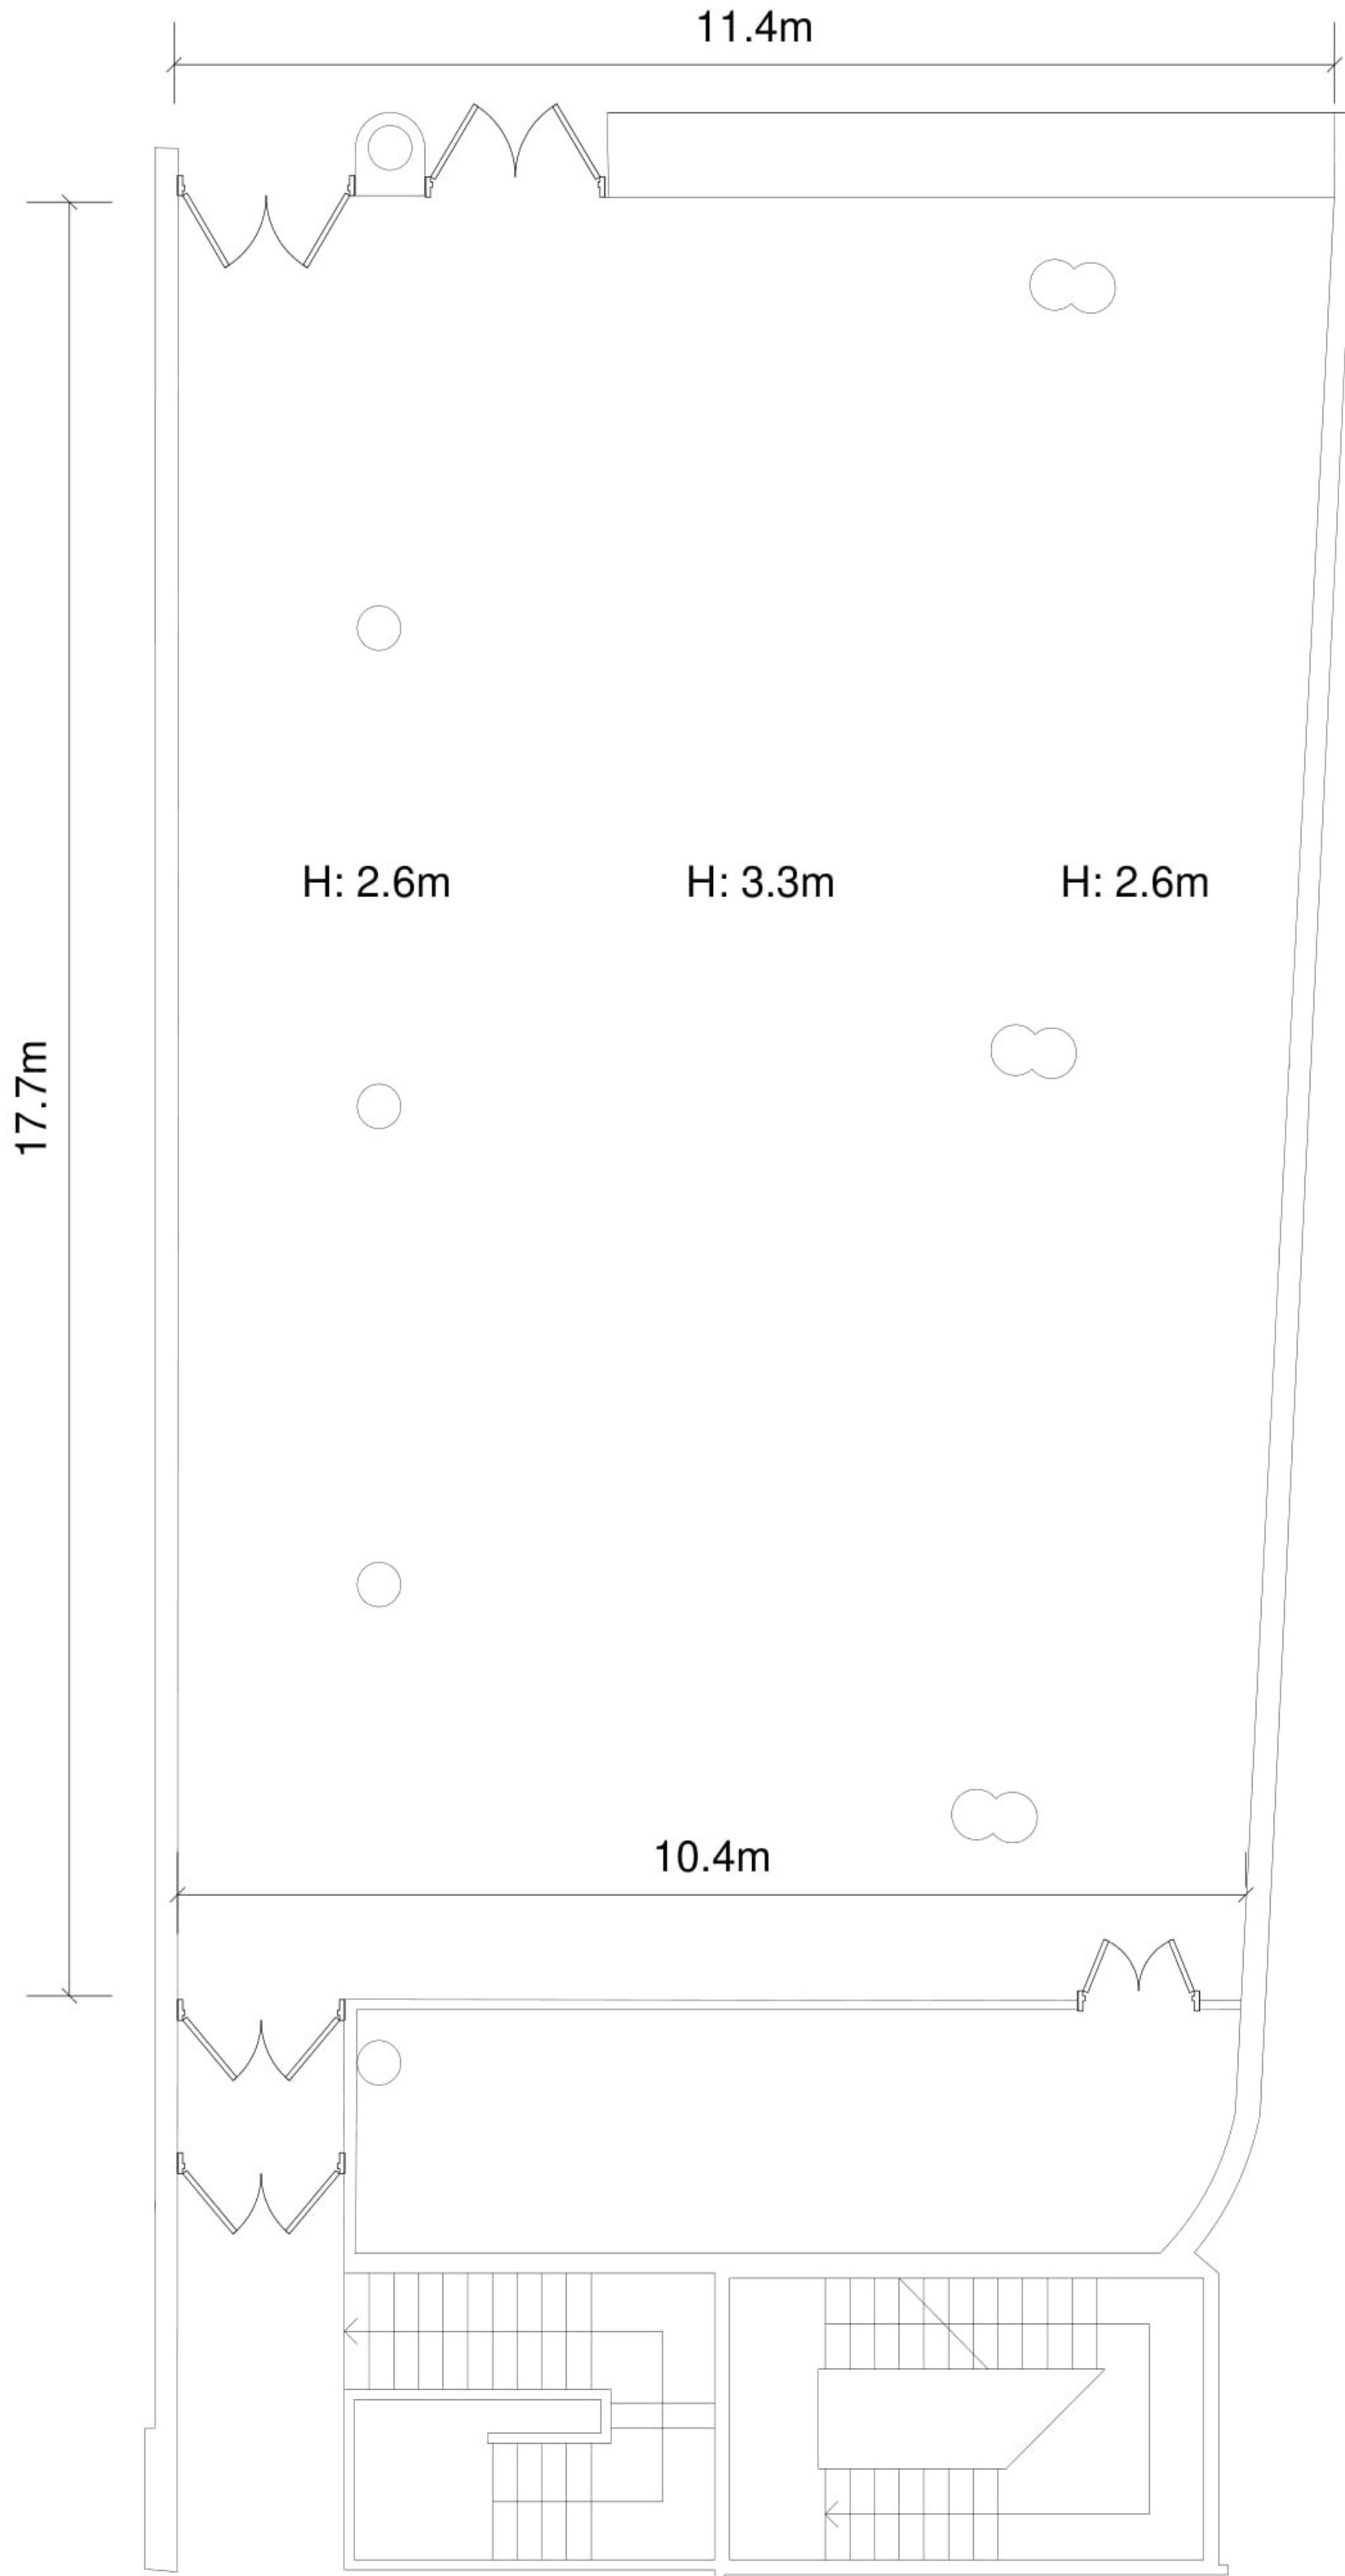

CONGRESS SUITE

0mm 15mm 25mm 50mm